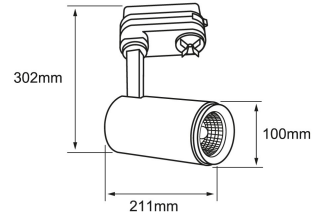

Focus 45W 36°

Focus 30W 60°

Dimensiones del producto:

Focus 15W

Focus 30W

Focus 45W

Focus color gris:

Focus Gris