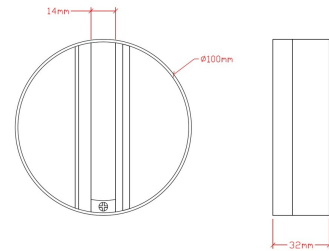

Accesorios Accesorio para Rieles:

Canope para Focus

Canope para Sobreponer Blanco

AC4115B