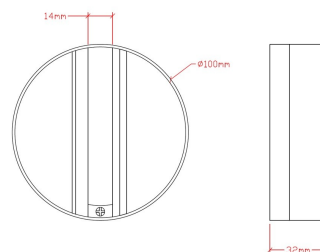

Canope para Focus

Canope para Sobreponer Negro

AC4115N

Descargables:

[Ir a sección descargables](#)