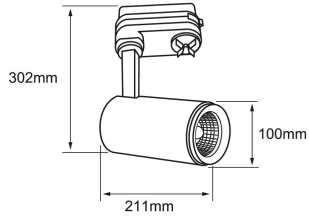

Focus 45W 36°

Focus 30W 60°

Dimensiones del producto:

Focus 15W

Focus 30W

Focus 45W

Focus color gris:

Focus Gris